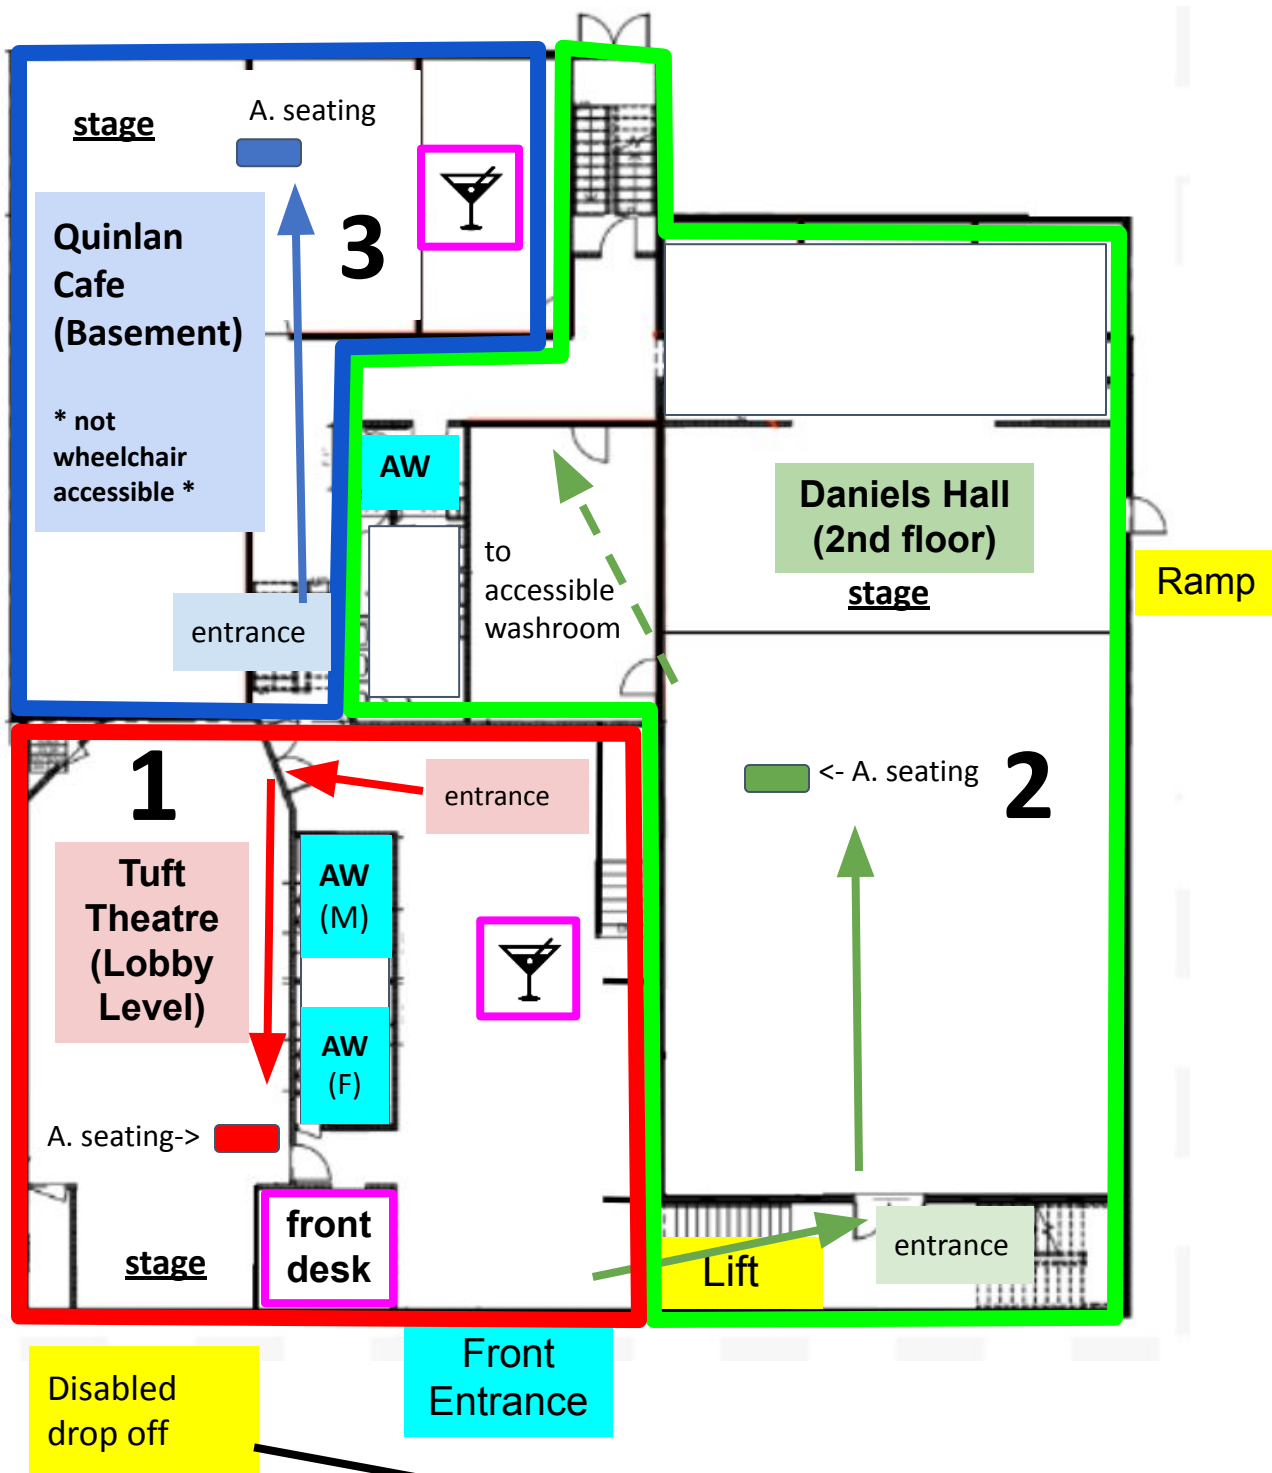

# Swallow Hill Site Map & Accessibility Features

1 - Tuft Theatre - Lobby level - wheelchair entrance, accessible washroom & seating

2 - Daniels Hall - 2nd Floor - wheelchair access, accessible washroom & seating

3 - Quinlan Cafe - Basement - **NO** wheelchair access or washroom. sound/vision seating

Bar

AW Accessible washroom

Accessible seating